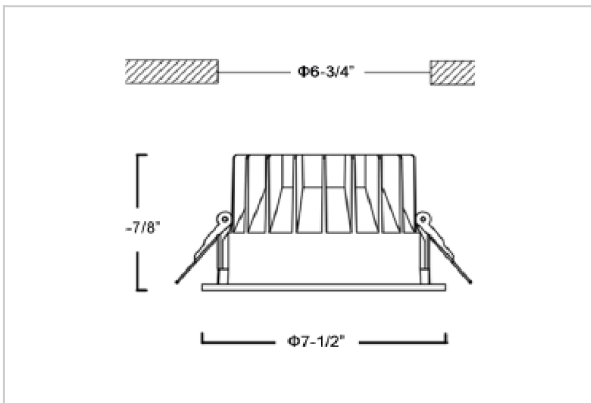

Glim Down Lights

ITEM SKU#: 662187494401

Product Code : IK-RGLIMDL-30W-27K-WH-90C-60D

Voltage	100 - 277 V AC, 50-60 Hz
Lumen Output	2700lm
Power	30W
Efficacy	90lm/w
CCT	2700K
CRI	>90
Beam Angle	60°
Light Distribution	Wide flood
LED Light Source	Osram SOLERIQ S 19
Start Time	Instant
Driver	Stand Alone (included)
Operating Position	Non - Swiveling Type
Dimming	On-Off / Triac / 0-10 V
Construction	Round
Mounting Type	Recessed
Heads	Single Head
Finish	White
Height	3-7/8"
Diameter	7-1/2"
Cut Out	6-3/4"
Optics	Darklight Technology Black, Silver
IP Rating	-
Application Area	Outdoor Corridor, Bathroom, Eave.

Beam Spread (Option)

Wide Flood	60°
ft	Ø
3.0	3.15
9.0	9.45
15.0	15.75

Glim, a round shaped LED downlight made of aluminum die cast with high quality powder coated luminaire housing and optimum heat sink. Specular reflector & power grid /global connectors available with isolated LED Driver using Ultra bright OSRAM COB.