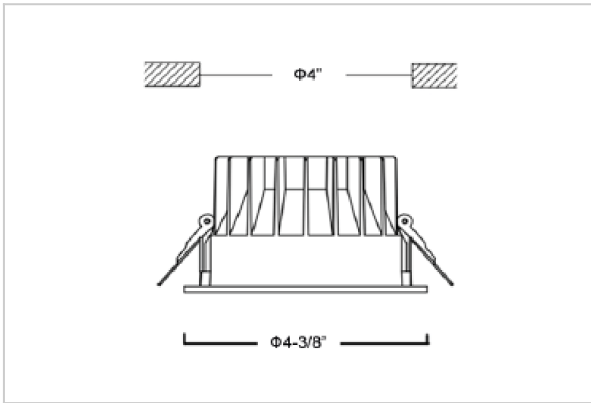

## Product Code : IK-RGLIMDL-12W-35K-WH-90C-60D

Voltage	100 - 277 V AC, 50-60 Hz
Lumen Output	1080lm
Power	12W
Efficacy	90lm/w
CCT	3500K
CRI	>90
Beam Angle	60°
Light Distribution	Wide flood
LED Light Source	Osram SOLERIQ S 19
Start Time	Instant
Driver	Stand Alone (included)
Operating Position	Non - Swiveling Type
Dimming	On-Off / Triac / 0-10 V
Construction	Round
Mounting Type	Recessed
Heads	Single Head
Finish	White
Height	2-1/2"
Diameter	4-3/8"
Cut Out	4"
Optics	Darklight Technology Black, Silver
IP Rating	-
Application Area	Outdoor Corridor, Bathroom, Eave.

### Beam Spread (Option)

Wide Flood	60°
ft	Ø
3.0	3.15
9.0	9.45
15.0	15.75

Glim, a round shaped LED downlight made of aluminum die cast with high quality powder coated luminaire housing and optimum heat sink. Specular reflector & power grid /global connectors available with isolated LED Driver using Ultra bright OSRAM COB.