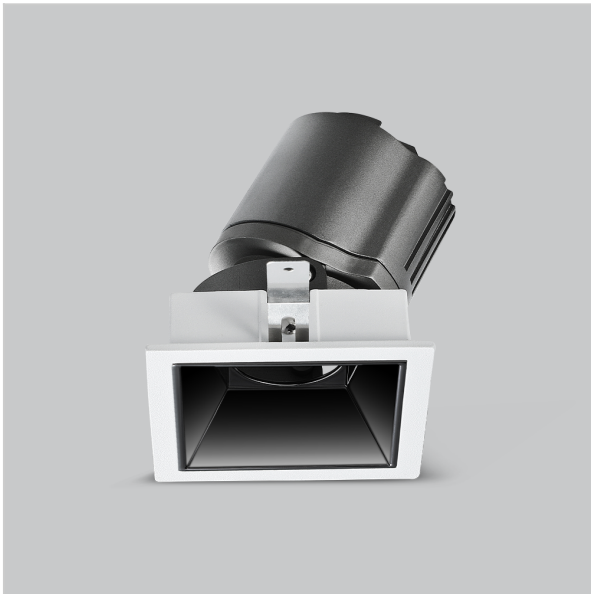

Gleam Down Lights

ITEM SKU#: 662187494005

Product Code : IK-RGLEAMD-L-8W-27K-WH-90C-38D

Voltage	100 - 277 V AC, 50-60 Hz
Lumen Output	650.95lm
Power	8W
Efficacy	140lm/w
CCT	2700K
CRI	>90
Beam Angle	38°
Light Distribution	Flood
LED Light Source	Osram SOLERIQ S 19
Start Time	Instant
Driver	Stand Alone (included)
Operating Position	Swiveling Type
Dimming	On-Off / Triac / 0-10 V
Construction	Sqaure
Mounting Type	Recessed
Heads	Single Head
Body Material	Aluminium Die cast
Finish	White
Length	3-3/8"
Height	4"
Diameter	2-7/8"
Cut Out	3"x3"
Optics	Darklight Technology Black, Silver
Width (W)	3-3/8"
Application Area	Guest Room, Corridor, Restaurant, Meeting Room Club, Hall, Hotel Entrance

Beam Spread (Options)

Spot	15°	Medium	24°	Flood	38°	Wide Flood	60°
ft	Ø	ft	Ø	ft	Ø	ft	Ø
3.0	0.72	3.0	1.41	3.0	2.03	3.0	3.15
9.0	2.15	9.0	4.22	9.0	6.09	9.0	9.45
15.0	3.58	15.0	7.04	15.0	10.15	15.0	15.75

Gleam, a square shaped LED downlight is made of aluminum die cast with high quality powder coated luminaire housing and optimum heat sink that ensure high-durability. The specular darklight reflector in this store light allows outstanding visual comfort to the visitors so that they are able to explore the merchandise with ease.