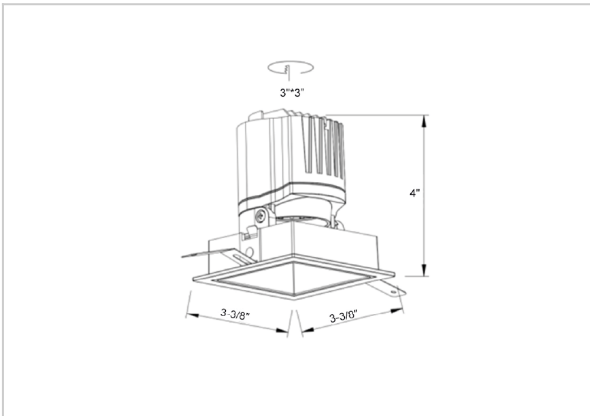

## Product Code : IK-RGLEAMDLM-8W-30K-WH-90C-24D

Voltage	100 - 277 V AC, 50-60 Hz
Lumen Output	677.5lm
Power	8W
Efficacy	140lm/w
CCT	3000K
CRI	>90
Beam Angle	24°
Light Distribution	Medium
LED Light Source	Osram SOLERIQ S 19
Start Time	Instant
Driver	Stand Alone (included)
Operating Position	Swiveling Type
Dimming	On-Off / Triac / 0-10 V
Construction	Sqaure
Mounting Type	Recessed
Heads	Single Head
Body Material	Aluminium Die cast
Finish	White
Length	3-3/8"
Height	4"
Diameter	2-7/8"
Cut Out	3"x3"
Optics	Darklight Technology Black, Silver
Width (W)	3-3/8"
Application Area	Guest Room, Corridor, Restaurant, Meeting Room Club, Hall, Hotel Entrance

### Beam Spread (Options)

Spot	15°	Medium	24°	Flood	38°	Wide Flood	60°
ft	Ø	ft	Ø	ft	Ø	ft	Ø
3.0	0.72	3.0	1.41	3.0	2.03	3.0	3.15
9.0	2.15	9.0	4.22	9.0	6.09	9.0	9.45
15.0	3.58	15.0	7.04	15.0	10.15	15.0	15.75