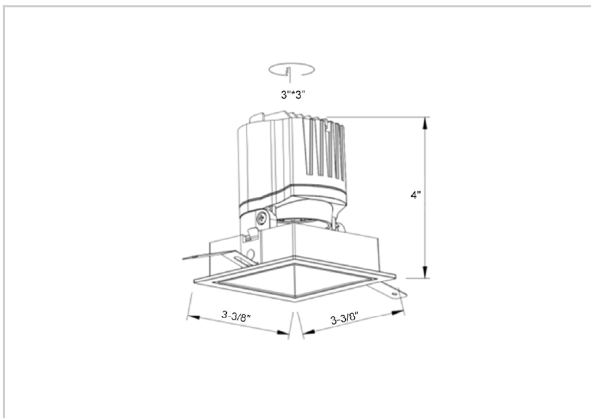

Gleam Down Lights

ITEM SKU#: 662187493756

Product Code : IK-RGLEAMD-L-15W-27K-BL-90C-24D

Voltage	100 - 277 V AC, 50-60 Hz
Lumen Output	1277.61lm
Power	15W
Efficacy	140lm/w
CCT	2700K
CRI	>90
Beam Angle	24°
Light Distribution	Medium
LED Light Source	Osram SOLERIQ S 19
Start Time	Instant
Driver	Stand Alone (included)
Operating Position	Swiveling Type
Dimming	On-Off / Triac / 0-10 V
Construction	Sqaure
Mounting Type	Recessed
Heads	Single Head
Body Material	Aluminium Die cast
Finish	Black
Length	4-3/8"
Height	5-1/8"
Diameter	4"
Cut Out	4"x4"
Optics	Darklight Technology Black, Silver
Width (W)	4-3/8"
Application Area	Guest Room, Corridor, Restaurant, Meeting Room Club, Hall, Hotel Entrance

Beam Spread (Options)

Spot	15°	Medium	24°	Flood	38°	Wide Flood	60°
ft	Ø	ft	Ø	ft	Ø	ft	Ø
3.0	0.72	3.0	1.41	3.0	2.03	3.0	3.15
9.0	2.15	9.0	4.22	9.0	6.09	9.0	9.45
15.0	3.58	15.0	7.04	15.0	10.15	15.0	15.75

Gleam, a square shaped LED downlight is made of aluminum die cast with high quality powder coated luminaire housing and optimum heat sink that ensure high-durability. The specular darklight reflector in this store light allows outstanding visual comfort to the visitors so that they are able to explore the merchandise with ease.