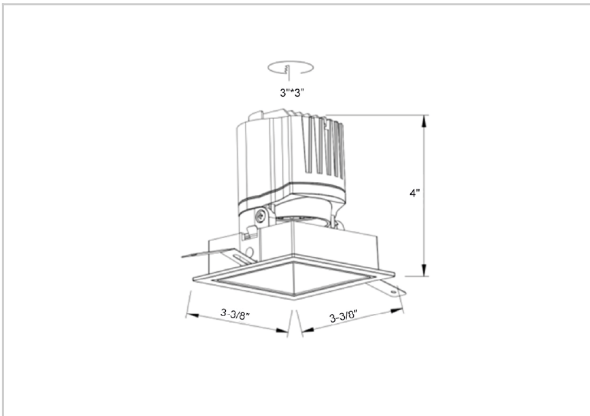

## Product Code : IK-RGLEAMD-L-8W-27K-BL-90C-24D

Voltage	100 - 277 V AC, 50-60 Hz
Lumen Output	645.23lm
Power	8W
Efficacy	140lm/w
CCT	2700K
CRI	>90
Beam Angle	24°
Light Distribution	Medium
LED Light Source	Osram SOLERIQ S 19
Start Time	Instant
Driver	Stand Alone (included)
Operating Position	Swiveling Type
Dimming	On-Off / Triac / 0-10 V
Construction	Sqaure
Mounting Type	Recessed
Heads	Single Head
Body Material	Aluminium Die cast
Finish	Black
Length	3-3/8"
Height	4"
Diameter	2-7/8"
Cut Out	3"x3"
Optics	Darklight Technology Black, Silver
Width (W)	3-3/8"
Application Area	Guest Room, Corridor, Restaurant, Meeting Room Club, Hall, Hotel Entrance

### Beam Spread (Options)

Spot	15°	Medium	24°	Flood	38°	Wide Flood	60°
ft	Ø	ft	Ø	ft	Ø	ft	Ø
3.0	0.72	3.0	1.41	3.0	2.03	3.0	3.15
9.0	2.15	9.0	4.22	9.0	6.09	9.0	9.45
15.0	3.58	15.0	7.04	15.0	10.15	15.0	15.75