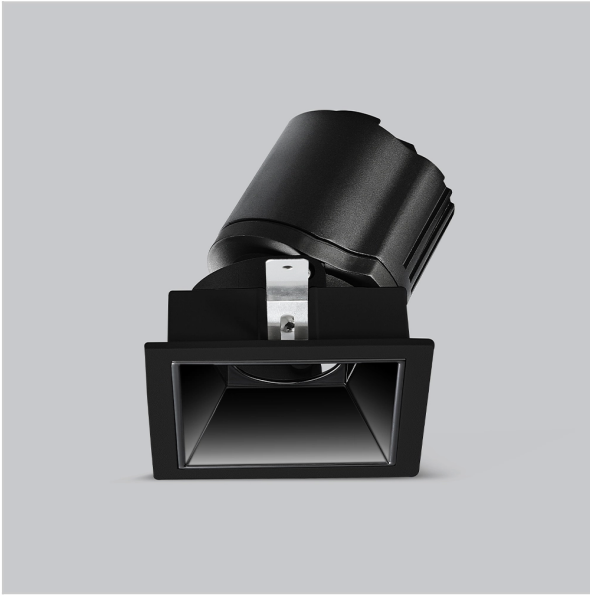

# Gleam Down Lights

ITEM SKU#: 662187493541

## Product Code : IK-RGLEAMD-L-8W-27K-BL-90C-24D

Voltage	100 - 277 V AC, 50-60 Hz
Lumen Output	645.23lm
Power	8W
Efficacy	140lm/w
CCT	2700K
CRI	>90
Beam Angle	24°
Light Distribution	Medium
LED Light Source	Osram SOLERIQ S 19
Start Time	Instant
Driver	Stand Alone (included)
Operating Position	Swiveling Type
Dimming	On-Off / Triac / 0-10 V
Construction	Sqaure
Mounting Type	Recessed
Heads	Single Head
Body Material	Aluminium Die cast
Finish	Black
Length	3-3/8"
Height	4"
Diameter	2-7/8"
Cut Out	3"x3"
Optics	Darklight Technology Black, Silver
Width (W)	3-3/8"
Application Area	Guest Room, Corridor, Restaurant, Meeting Room Club, Hall, Hotel Entrance

### Beam Spread (Options)

Spot	15°	Medium	24°	Flood	38°	Wide Flood	60°
ft	Ø	ft	Ø	ft	Ø	ft	Ø
3.0	0.72	3.0	1.41	3.0	2.03	3.0	3.15
9.0	2.15	9.0	4.22	9.0	6.09	9.0	9.45
15.0	3.58	15.0	7.04	15.0	10.15	15.0	15.75

Gleam, a square shaped LED downlight is made of aluminum die cast with high quality powder coated luminaire housing and optimum heat sink that ensure high-durability. The specular darklight reflector in this store light allows outstanding visual comfort to the visitors so that they are able to explore the erchandise with ease.