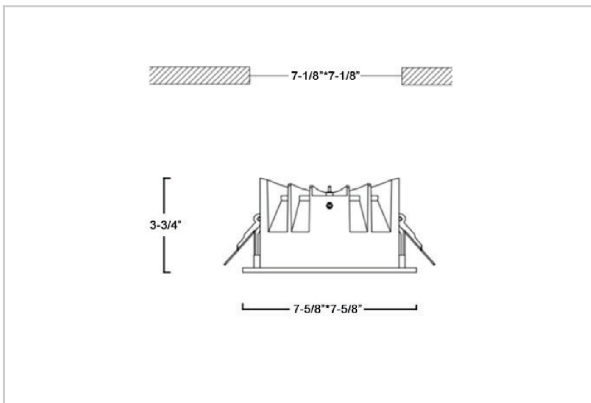

Asparo Down Lights

ITEM SKU#: 662187493060

Product Code : IK-RASPRODL-50W-40K-BL-90C-50D

Voltage	100 - 277 V AC, 50-60 Hz
Lumen Output	6650lm
Power	50W
Efficacy	140lm/w
CCT	4000K
CRI	>90
Beam Angle	50°
Light Distribution	Wide flood
LED Type	COB
LED Light Source	Osram SOLERIQ S 19
Start Time	Instant
Driver	Stand Alone (included)
Operating Position	Non - Swiveling Type
Dimming	On-Off / Triac / 0-10 V
Construction	Sqaure
Mounting Type	Recessed
Heads	Single Head
Body Material	Aluminium Die cast
Finish	Black
Height	3-3/4"
Diameter	7-5/8"x7-5/8"
Cut Out	7-1/8"x7-1/8"
Optics	Darklight Technology Black, Silver
Application Area	Guest Room, Corridor, Restaurant, Meeting Room Club, Hall, Hotel Entrance

Beam Spread (Option)

Wide Flood	50°
ft	Ø
3.0	3.15
9.0	9.45
15.0	15.75

Asparo, a square LED downlight made of aluminum die cast with high quality powder coated luminaire housing and optimum heat sink. Specular reflector & power grid /global connectors available with isolated LED Driver using Ultra bright OSRAM COB. Moreover, the specular darklight reflector in this store light allows outstanding visual comfort to the visitors.