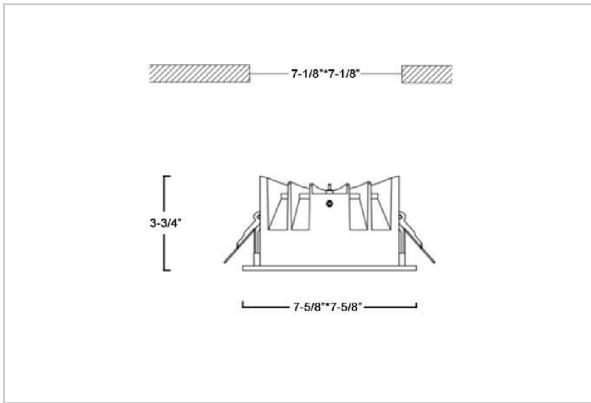

## Product Code : IK-RASPRODL-50W-27K-BL-90C-50D

Voltage	100 - 277 V AC, 50-60 Hz
Lumen Output	6000lm
Power	50W
Efficacy	140lm/w
CCT	2700K
CRI	>90
Beam Angle	50°
Light Distribution	Wide flood
LED Type	COB
LED Light Source	Osram SOLERIQ S 19
Start Time	Instant
Driver	Stand Alone (included)
Operating Position	Non - Swiveling Type
Dimming	On-Off / Triac / 0-10 V
Construction	Sqaure
Mounting Type	Recessed
Heads	Single Head
Body Material	Aluminium Die cast
Finish	Black
Height	3-3/4"
Diameter	7-5/8"x7-5/8"
Cut Out	7-1/8"x7-1/8"
Optics	Darklight Technology Black, Silver
Application Area	Guest Room, Corridor, Restaurant, Meeting Room Club, Hall, Hotel Entrance

### Beam Spread (Option)

Wide Flood	50°
ft	Ø
3.0	3.15
9.0	9.45
15.0	15.75

Asparo, a square LED downlight made of aluminum die cast with high quality powder coated luminaire housing and optimum heat sink. Specular reflector & power grid /global connectors available with isolated LED Driver using Ultra bright OSRAM COB. Moreover, the specular darklight reflector in this store light allows outstanding visual comfort to the visitors.