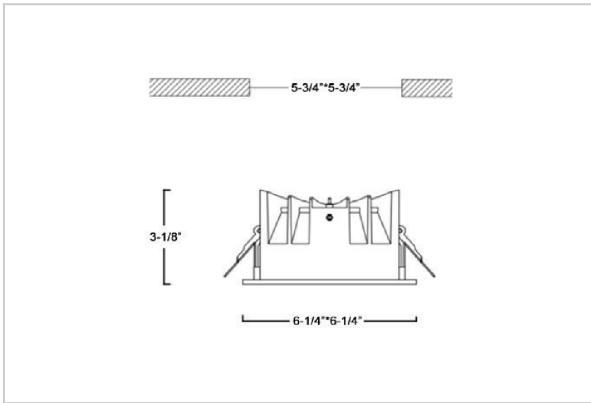

Asparo Down Lights

ITEM SKU#: 662187492995

Product Code : IK-RASPRODL-30W-50K-BL-90C-50D

Voltage	100 - 277 V AC, 50-60 Hz
Lumen Output	4200lm
Power	30W
Efficacy	140lm/w
CCT	5000K
CRI	>90
Beam Angle	50°
Light Distribution	Wide flood
LED Type	COB
LED Light Source	Osram SOLERIQ S 19
Start Time	Instant
Driver	Stand Alone (included)
Operating Position	Non - Swiveling Type
Dimming	On-Off / Triac / 0-10 V
Construction	Sqaure
Mounting Type	Recessed
Heads	Single Head
Body Material	Aluminium Die cast
Finish	Black
Height	3-1/8"
Diameter	6-1/4"x6-1/4"
Cut Out	5-3/4"x5-3/4"
Optics	Darklight Technology Black, Silver
Application Area	Guest Room, Corridor, Restaurant, Meeting Room Club, Hall, Hotel Entrance

Beam Spread (Option)

Wide Flood	50°
ft	Ø
3.0	3.15
9.0	9.45
15.0	15.75

Asparo, a square LED downlight made of aluminum die cast with high quality powder coated luminaire housing and optimum heat sink. Specular reflector & power grid /global connectors available with isolated LED Driver using Ultra bright OSRAM COB. Moreover, the specular darklight reflector in this store light allows outstanding visual comfort to the visitors.