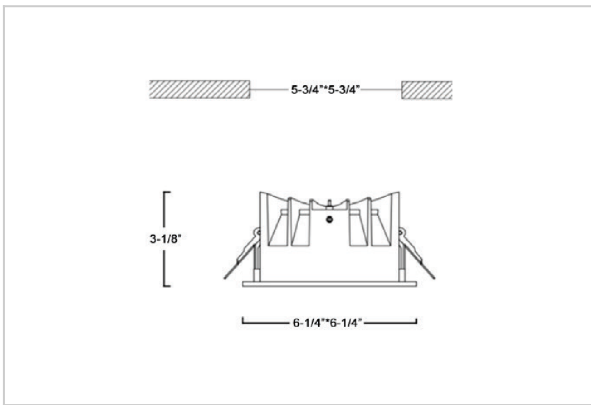

Asparo Down Lights

ITEM SKU#: 662187492995

Product Code : IK-RASPRODL-30W-50K-BL-90C-50D

Voltage	100 - 277 V AC, 50-60 Hz
Lumen Output	4200lm
Power	30W
Efficacy	140lm/w
CCT	5000K
CRI	>90
Beam Angle	50°
Light Distribution	Wide flood
LED Type	COB
LED Light Source	Osram SOLERIQ S 19
Start Time	Instant
Driver	Stand Alone (included)
Operating Position	Non - Swiveling Type
Dimming	On-Off / Triac / 0-10 V
Construction	Sqaure
Mounting Type	Recessed
Heads	Single Head
Body Material	Aluminium Die cast
Finish	Black
Height	3-1/8"
Diameter	6-1/4"x6-1/4"
Cut Out	5-3/4"x5-3/4"
Optics	Darklight Technology Black, Silver
Application Area	Guest Room, Corridor, Restaurant, Meeting Room Club, Hall, Hotel Entrance

Beam Spread (Option)

Wide Flood	50°
ft	Ø
3.0	3.15
9.0	9.45
15.0	15.75

Asparo, a square LED downlight made of aluminum die cast with high quality powder coated luminaire housing and optimum heat sink. Specular reflector & power grid /global connectors available with isolated LED Driver using Ultra bright OSRAM COB. Moreover, the specular darklight reflector in this store light allows outstanding visual comfort to the visitors.