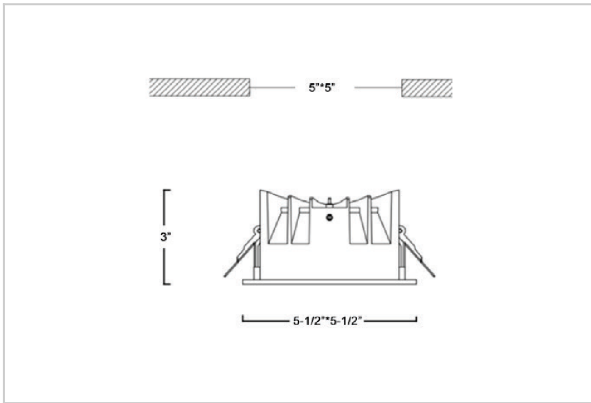

## Product Code : IK-RASPRODL-20W-40K-BL-90C-50D

Voltage	100 - 277 V AC, 50-60 Hz
Lumen Output	2660lm
Power	20W
Efficacy	140lm/w
CCT	4000K
CRI	>90
Beam Angle	50°
Light Distribution	Wide flood
LED Type	COB
LED Light Source	Osram SOLERIQ S 19
Start Time	Instant
Driver	Stand Alone (included)
Operating Position	Non - Swiveling Type
Dimming	On-Off / Triac / 0-10 V
Construction	Sqaure
Mounting Type	Recessed
Heads	Single Head
Body Material	Aluminium Die cast
Finish	Black
Height	3"
Diameter	5-1/2"x5-1/2"
Cut Out	5"x5"
Optics	Darklight Technology Black, Silver
Application Area	Guest Room, Corridor, Restaurant, Meeting Room Club, Hall, Hotel Entrance

### Beam Spread (Option)

Wide Flood	50°
ft	Ø
3.0	3.15
9.0	9.45
15.0	15.75

Aspro, a square LED downlight made of aluminum die cast with high quality powder coated luminaire housing and optimum heat sink. Specular reflector & power grid /global connectors available with isolated LED Driver using Ultra bright OSRAM COB. Moreover, the specular darklight reflector in this store light allows outstanding visual comfort to the visitors.