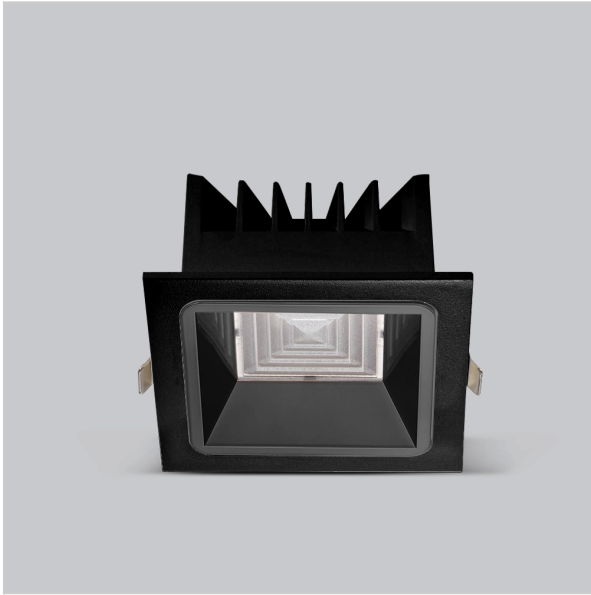

# Asparo Down Lights

ITEM SKU#: 662187492940

## Product Code : IK-RASPRODL-20W-40K-BL-90C-50D

Voltage	100 - 277 V AC, 50-60 Hz
Lumen Output	2660lm
Power	20W
Efficacy	140lm/w
CCT	4000K
CRI	>90
Beam Angle	50°
Light Distribution	Wide flood
LED Type	COB
LED Light Source	Osram SOLERIQ S 19
Start Time	Instant
Driver	Stand Alone (included)
Operating Position	Non - Swiveling Type
Dimming	On-Off / Triac / 0-10 V
Construction	Sqaure
Mounting Type	Recessed
Heads	Single Head
Body Material	Aluminium Die cast
Finish	Black
Height	3"
Diameter	5-1/2"x5-1/2"
Cut Out	5"x5"
Optics	Darklight Technology Black, Silver
Application Area	Guest Room, Corridor, Restaurant, Meeting Room Club, Hall, Hotel Entrance

### Beam Spread (Option)

Wide Flood	50°
ft	Ø
3.0	3.15
9.0	9.45
15.0	15.75

Aspro, a square LED downlight made of aluminum die cast with high quality powder coated luminaire housing and optimum heat sink. Specular reflector & power grid /global connectors available with isolated LED Driver using Ultra bright OSRAM COB. Moreover, the specular darklight reflector in this store light allows outstanding visual comfort to the visitors.