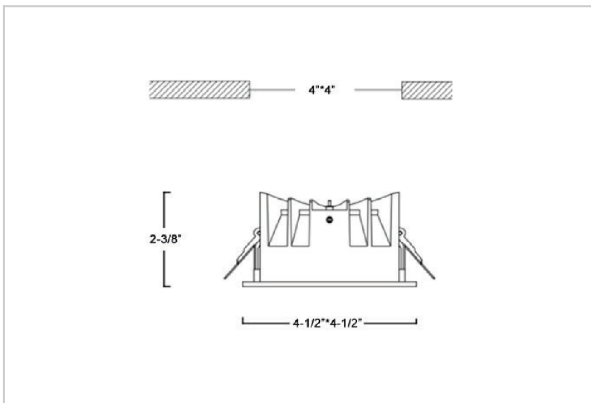

Asparo Down Lights

ITEM SKU#: 662187492919

Product Code : IK-RASPRODL-12W-50K-BL-90C-50D

Voltage	100 - 277 V AC, 50-60 Hz
Lumen Output	1680lm
Power	12W
Efficacy	140lm/w
CCT	5000K
CRI	>90
Beam Angle	50°
Light Distribution	Wide flood
LED Type	COB
LED Light Source	Osram SOLERIQ S 19
Start Time	Instant
Driver	Stand Alone (included)
Operating Position	Non - Swiveling Type
Dimming	On-Off / Triac / 0-10 V
Construction	Sqaure
Mounting Type	Recessed
Heads	Single Head
Body Material	Aluminium Die cast
Finish	Black
Diameter	4-1/2"x4-1/2"
Cut Out	4"x4"
Optics	Darklight Technology Black, Silver
Application Area	Guest Room, Corridor, Restaurant, Meeting Room Club, Hall, Hotel Entrance

Beam Spread (Option)

Wide Flood 50°	
ft	Ø
3.0	3.15
9.0	9.45
15.0	15.75

Aspro, a square LED downlight made of aluminum die cast with high quality powder coated luminaire housing and optimum heat sink. Specular reflector & power grid /global connectors available with isolated LED Driver using Ultra bright OSRAM COB. Moreover, the specular darklight reflector in this store light allows outstanding visual comfort to the visitors.