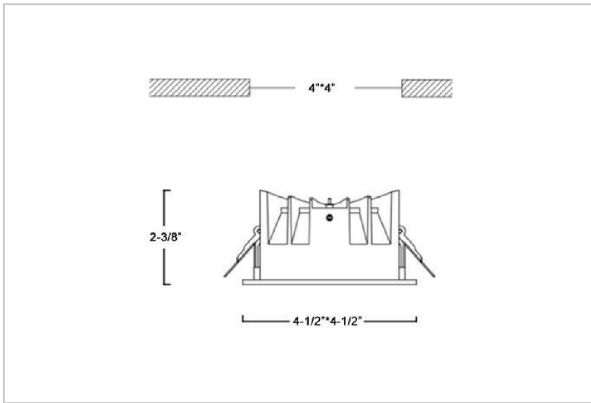

Asparo Down Lights

ITEM SKU#: 662187492919

Product Code : IK-RASPRODL-12W-50K-BL-90C-50D

Voltage	100 - 277 V AC, 50-60 Hz
Lumen Output	1680lm
Power	12W
Efficacy	140lm/w
CCT	5000K
CRI	>90
Beam Angle	50°
Light Distribution	Wide flood
LED Type	COB
LED Light Source	Osram SOLERIQ S 19
Start Time	Instant
Driver	Stand Alone (included)
Operating Position	Non - Swiveling Type
Dimming	On-Off / Triac / 0-10 V
Construction	Sqaure
Mounting Type	Recessed
Heads	Single Head
Body Material	Aluminium Die cast
Finish	Black
Diameter	4-1/2"x4-1/2"
Cut Out	4"x4"
Optics	Darklight Technology Black, Silver
Application Area	Guest Room, Corridor, Restaurant, Meeting Room Club, Hall, Hotel Entrance

Beam Spread (Option)

Wide Flood	50°
ft	Ø
3.0	3.15
9.0	9.45
15.0	15.75

Aspro, a square LED downlight made of aluminum die cast with high quality powder coated luminaire housing and optimum heat sink. Specular reflector & power grid /global connectors available with isolated LED Driver using Ultra bright OSRAM COB. Moreover, the specular darklight reflector in this store light allows outstanding visual comfort to the visitors.