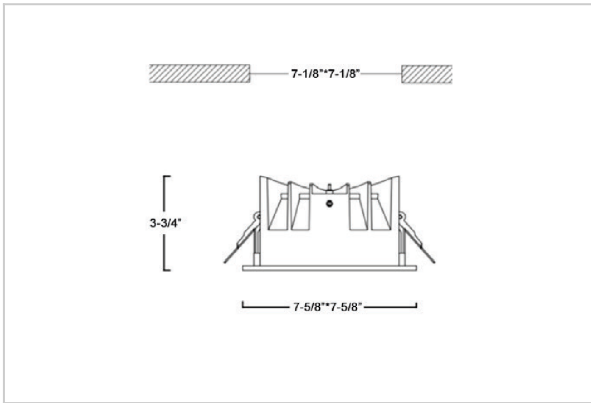

Asparo Down Lights

ITEM SKU#: 662187492872

Product Code : IK-RASPRODL-50W-50K-WH-90C-50D

Voltage	100 - 277 V AC, 50-60 Hz
Lumen Output	7000lm
Power	50W
Efficacy	140lm/w
CCT	5000K
CRI	>90
Beam Angle	50°
Light Distribution	Wide flood
LED Type	COB
LED Light Source	Osram SOLERIQ S 19
Start Time	Instant
Driver	Stand Alone (included)
Operating Position	Non - Swiveling Type
Dimming	On-Off / Triac / 0-10 V
Construction	Sqaure
Mounting Type	Recessed
Heads	Single Head
Body Material	Aluminium Die cast
Finish	White
Height	3-3/4"
Diameter	7-5/8"x7-5/8"
Cut Out	7-1/8"x7-1/8"
Optics	Darklight Technology Black, Silver
Application Area	Guest Room, Corridor, Restaurant, Meeting Room Club, Hall, Hotel Entrance

Beam Spread (Option)

ft	Ø
3.0	3.15
9.0	9.45
15.0	15.75

Aspro, a square LED downlight made of aluminum die cast with high quality powder coated luminaire housing and optimum heat sink. Specular reflector & power grid /global connectors available with isolated LED Driver using Ultra bright OSRAM COB. Moreover, the specular darklight reflector in this store light allows outstanding visual comfort to the visitors.