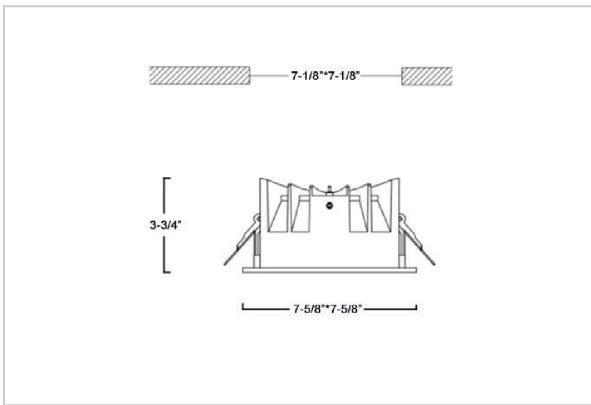

## Product Code : IK-RASPRODL-50W-30K-WH-90C-50D

Voltage	100 - 277 V AC, 50-60 Hz
Lumen Output	6300lm
Power	50W
Efficacy	140lm/w
CCT	3000K
CRI	>90
Beam Angle	50°
Light Distribution	Wide flood
LED Type	COB
LED Light Source	Osram SOLERIQ S 19
Start Time	Instant
Driver	Stand Alone (included)
Operating Position	Non - Swiveling Type
Dimming	On-Off / Triac / 0-10 V
Construction	Sqaure
Mounting Type	Recessed
Heads	Single Head
Body Material	Aluminium Die cast
Finish	White
Height	3-3/4"
Diameter	7-5/8"x7-5/8"
Cut Out	7-1/8"x7-1/8"
Optics	Darklight Technology Black, Silver
Application Area	Guest Room, Corridor, Restaurant, Meeting Room Club, Hall, Hotel Entrance

### Beam Spread (Option)

Wide Flood	50°
ft	Ø
3.0	3.15
9.0	9.45
15.0	15.75

Aspro, a square LED downlight made of aluminum die cast with high quality powder coated luminaire housing and optimum heat sink. Specular reflector & power grid /global connectors available with isolated LED Driver using Ultra bright OSRAM COB. Moreover, the specular darklight reflector in this store light allows outstanding visual comfort to the visitors.