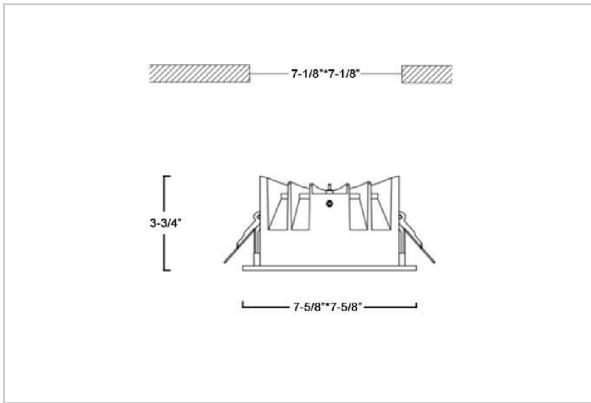

Asparo Down Lights

ITEM SKU#: 662187492834

Product Code : IK-RASPRODL-40W-50K-WH-90C-50D

Voltage	100 - 277 V AC, 50-60 Hz
Lumen Output	5600lm
Power	40W
Efficacy	140lm/w
CCT	5000K
CRI	>90
Beam Angle	50°
Light Distribution	Wide flood
LED Type	COB
LED Light Source	Osram SOLERIQ S 19
Start Time	Instant
Driver	Stand Alone (included)
Operating Position	Non - Swiveling Type
Dimming	On-Off / Triac / 0-10 V
Construction	Sqaure
Mounting Type	Recessed
Heads	Single Head
Body Material	Aluminium Die cast
Finish	White
Height	3-3/4"
Diameter	7-5/8"x7-5/8"
Cut Out	7-1/8"x7-1/8"
Optics	Darklight Technology Black, Silver
Application Area	Guest Room, Corridor, Restaurant, Meeting Room Club, Hall, Hotel Entrance

Beam Spread (Option)

Wide Flood	50°
ft	Ø
3.0	3.15
9.0	9.45
15.0	15.75

Aspro, a square LED downlight made of aluminum die cast with high quality powder coated luminaire housing and optimum heat sink. Specular reflector & power grid /global connectors available with isolated LED Driver using Ultra bright OSRAM COB. Moreover, the specular darklight reflector in this store light allows outstanding visual comfort to the visitors.