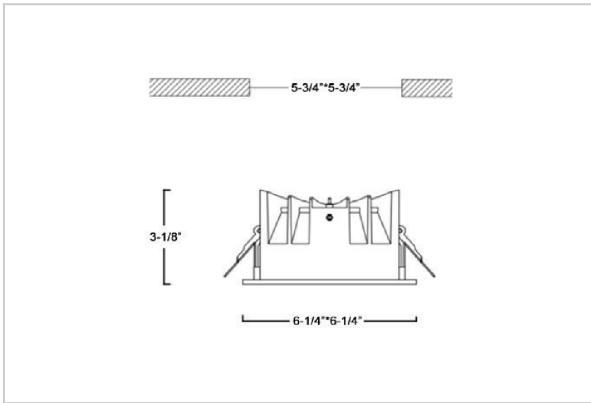

Asparo Down Lights

ITEM SKU#: 662187492780

Product Code : IK-RASPRODL-30W-40K-WH-90C-50D

Voltage	100 - 277 V AC, 50-60 Hz
Lumen Output	4000lm
Power	30W
Efficacy	140lm/w
CCT	4000K
CRI	>90
Beam Angle	50°
Light Distribution	Wide flood
LED Type	COB
LED Light Source	Osram SOLERIQ S 19
Start Time	Instant
Driver	Stand Alone (included)
Operating Position	Non - Swiveling Type
Dimming	On-Off / Triac / 0-10 V
Construction	Sqaure
Mounting Type	Recessed
Heads	Single Head
Body Material	Aluminium Die cast
Finish	White
Height	3-1/8"
Diameter	6-1/4"x6-1/4"
Cut Out	5-3/4"x5-3/4"
Optics	Darklight Technology Black, Silver
Application Area	Guest Room, Corridor, Restaurant, Meeting Room Club, Hall, Hotel Entrance

Beam Spread (Option)

Wide Flood	50°
ft	Ø
3.0	3.15
9.0	9.45
15.0	15.75

Aspro, a square LED downlight made of aluminum die cast with high quality powder coated luminaire housing and optimum heat sink. Specular reflector & power grid /global connectors available with isolated LED Driver using Ultra bright OSRAM COB. Moreover, the specular darklight reflector in this store light allows outstanding visual comfort to the visitors.