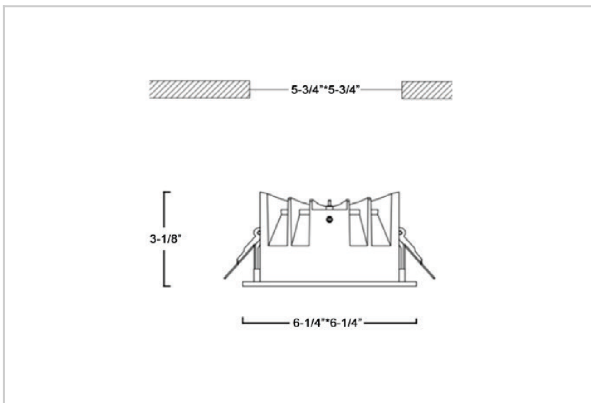

Asparo Down Lights

ITEM SKU#: 662187492773

Product Code : IK-RASPRODL-30W-30K-WH-90C-50D

Voltage	100 - 277 V AC, 50-60 Hz
Lumen Output	3790lm
Power	30W
Efficacy	140lm/w
CCT	3000K
CRI	>90
Beam Angle	50°
Light Distribution	Wide flood
LED Type	COB
LED Light Source	Osram SOLERIQ S 19
Start Time	Instant
Driver	Stand Alone (included)
Operating Position	Non - Swiveling Type
Dimming	On-Off / Triac / 0-10 V
Construction	Sqaure
Mounting Type	Recessed
Heads	Single Head
Body Material	Aluminium Die cast
Finish	White
Height	3-1/8"
Diameter	6-1/4"x6-1/4"
Cut Out	5-3/4"x5-3/4"
Optics	Darklight Technology Black, Silver
Application Area	Guest Room, Corridor, Restaurant, Meeting Room Club, Hall, Hotel Entrance

Beam Spread (Option)

Wide Flood	50°
ft	Ø
3.0	3.15
9.0	9.45
15.0	15.75

Aspro, a square LED downlight made of aluminum die cast with high quality powder coated luminaire housing and optimum heat sink. Specular reflector & power grid /global connectors available with isolated LED Driver using Ultra bright OSRAM COB. Moreover, the specular darklight reflector in this store light allows outstanding visual comfort to the visitors.