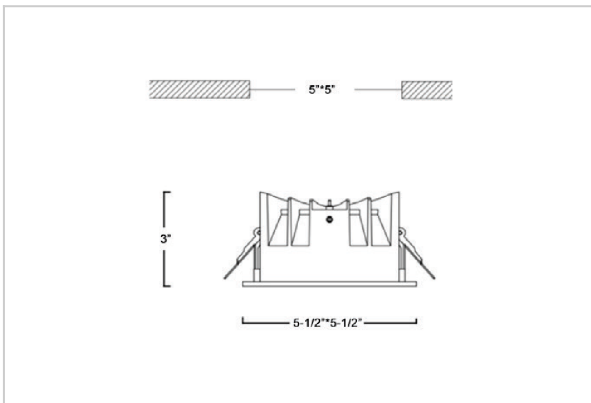

Asparo Down Lights

ITEM SKU#: 662187492711

Product Code : IK-RASPRODL-20W-27K-WH-90C-50D

| | |
|--------------------|---|
| Voltage | 100 - 277 V AC, 50-60 Hz |
| Lumen Output | 2400lm |
| Power | 20W |
| Efficacy | 140lm/w |
| CCT | 2700K |
| CRI | >90 |
| Beam Angle | 50° |
| Light Distribution | Wide flood |
| LED Type | COB |
| LED Light Source | Osram SOLERIQ S 19 |
| Start Time | Instant |
| Driver | Stand Alone (included) |
| Operating Position | Non - Swiveling Type |
| Dimming | On-Off / Triac / 0-10 V |
| Construction | Sqaure |
| Mounting Type | Recessed |
| Heads | Single Head |
| Body Material | Aluminium Die cast |
| Finish | White |
| Height | 3" |
| Diameter | 5-1/2"x5-1/2" |
| Cut Out | 5"x5" |
| Optics | Darklight Technology Black, Silver |
| Application Area | Guest Room, Corridor, Restaurant, Meeting Room Club, Hall, Hotel Entrance |

Beam Spread (Option)

| ft | Ø |
|------|-------|
| 3.0 | 3.15 |
| 9.0 | 9.45 |
| 15.0 | 15.75 |

Aspro, a square LED downlight made of aluminum die cast with high quality powder coated luminaire housing and optimum heat sink. Specular reflector & power grid /global connectors available with isolated LED Driver using Ultra bright OSRAM COB. Moreover, the specular darklight reflector in this store light allows outstanding visual comfort to the visitors.