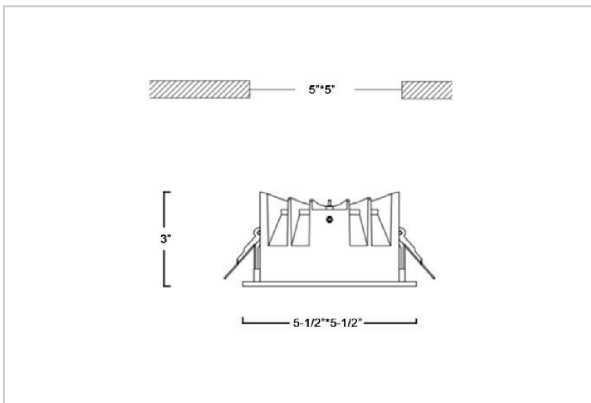

## Product Code : IK-RASPRODL-20W-27K-WH-90C-50D

Voltage	100 - 277 V AC, 50-60 Hz
Lumen Output	2400lm
Power	20W
Efficacy	140lm/w
CCT	2700K
CRI	>90
Beam Angle	50°
Light Distribution	Wide flood
LED Type	COB
LED Light Source	Osram SOLERIQ S 19
Start Time	Instant
Driver	Stand Alone (included)
Operating Position	Non - Swiveling Type
Dimming	On-Off / Triac / 0-10 V
Construction	Sqaure
Mounting Type	Recessed
Heads	Single Head
Body Material	Aluminium Die cast
Finish	White
Height	3"
Diameter	5-1/2"x5-1/2"
Cut Out	5"x5"
Optics	Darklight Technology Black, Silver
Application Area	Guest Room, Corridor, Restaurant, Meeting Room Club, Hall, Hotel Entrance

### Beam Spread (Option)

Wide Flood	50°
ft	Ø
3.0	3.15
9.0	9.45
15.0	15.75

Aspro, a square LED downlight made of aluminum die cast with high quality powder coated luminaire housing and optimum heat sink. Specular reflector & power grid /global connectors available with isolated LED Driver using Ultra bright OSRAM COB. Moreover, the specular darklight reflector in this store light allows outstanding visual comfort to the visitors.