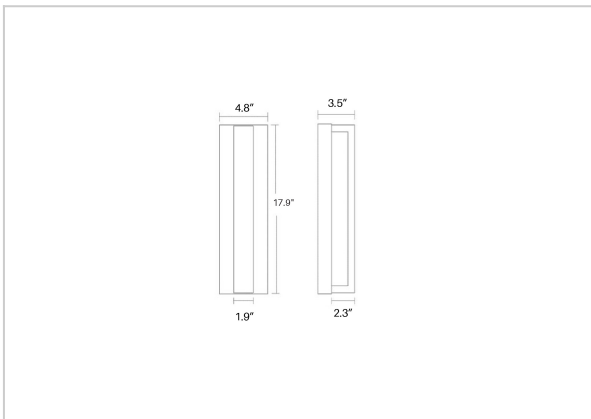

Product Code : IK-WLS3-18IN-24W-5CCT-OB-PC

Voltage	100-277
Lumen Output	650lm
Power	24W
Efficacy	27lm/w
CCT Selectable(K)	2700-3000-3500-4000-5000K
CRI	80
Dimming	Triac Dimmable
Body Material	Aluminium
Finish	OilBrushedBrown
Height	17.953"
IP Rating	IP65
Cover Material	Polycarbonate
Width (W)	4.882"