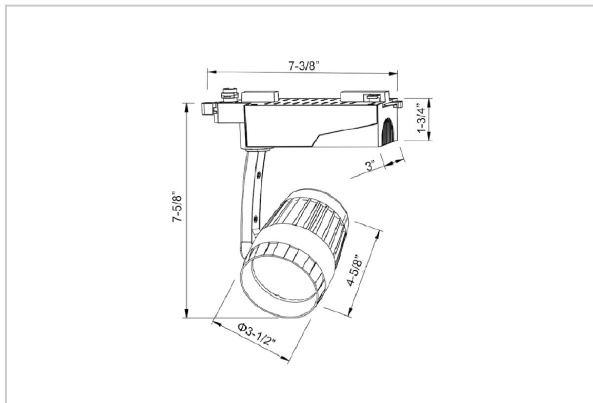

Bolide Track Lights

ITEM SKU#: 662187490175

Product Code : IK-RBOLIDETL-30W-40K-WH-90C-60D

Voltage	100 - 277 V AC, 50-60 Hz
Lumen Output	3013.46lm
Power	30W
Efficacy	140lm/w
CCT	4000K
CRI	>90
Beam Angle	60°
Light Distribution	Wide flood
LED Type	COB
LED Light Source	Osram SOLERIQ S 19
Start Time	Instant
Driver	Stand Alone (included)
Operating Position	Swiveling Type
Dimming	Triac Dimming
Construction	Track
Mounting Type	Track Light Structure
Heads	Single Head
Finish	White
Length	4-5/8"
Height	7-5/8"
Diameter	3-1/2"
Cut Out	7-3/8"
Width (W)	7-3/8"
Application Area	Indoor Applications

Beam Spread (Options)

Spot	15°	Medium	25°	Flood	36°	Wide Flood	60°
ft	Ø	ft	Ø	ft	Ø	ft	Ø
3.0	0.72	3.0	1.41	3.0	2.03	3.0	3.15
9.0	2.15	9.0	4.22	9.0	6.09	9.0	9.45
15.0	3.58	15.0	7.04	15.0	10.15	15.0	15.75

Bolide is a technologically advanced LED track light with incorporated electronic gear and chip on board. It also has a high-quality reflector with three different beam spreads. Moreover, the lamp housing of die-cast aluminum for optimal cooling allows the fixture to last longer than its traditional counterparts.