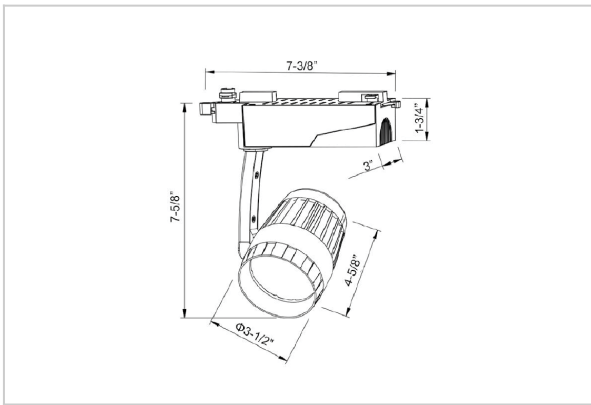

## Product Code : IK-RBOLIDETL-30W-35K-WH-90C-60D

Voltage	100 - 277 V AC, 50-60 Hz
Lumen Output	2869.96lm
Power	30W
Efficacy	140lm/w
CCT	3500K
CRI	>90
Beam Angle	60°
Light Distribution	Wide flood
LED Type	COB
LED Light Source	Osram SOLERIQ S 19
Start Time	Instant
Driver	Stand Alone (included)
Operating Position	Swiveling Type
Dimming	Triac Dimming
Construction	Track
Mounting Type	Track Light Structure
Heads	Single Head
Finish	White
Length	4-5/8"
Height	7-5/8"
Diameter	3-1/2"
Cut Out	7-3/8"
Width (W)	7-3/8"
Application Area	Indoor Applications

### Beam Spread (Options)

Spot	15°	Medium	25°	Flood	36°	Wide Flood	60°
ft	Ø	ft	Ø	ft	Ø	ft	Ø
3.0	0.72	3.0	1.41	3.0	2.03	3.0	3.15
9.0	2.15	9.0	4.22	9.0	6.09	9.0	9.45
15.0	3.58	15.0	7.04	15.0	10.15	15.0	15.75