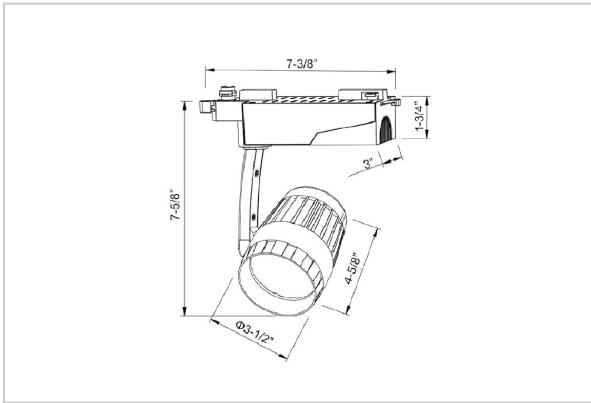

Bolide Track Lights

ITEM SKU#: 662187490168

Product Code : IK-RBOLIDETL-30W-35K-WH-90C-60D

Voltage	100 - 277 V AC, 50-60 Hz
Lumen Output	2869.96lm
Power	30W
Efficacy	140lm/w
CCT	3500K
CRI	>90
Beam Angle	60°
Light Distribution	Wide flood
LED Type	COB
LED Light Source	Osram SOLERIQ S 19
Start Time	Instant
Driver	Stand Alone (included)
Operating Position	Swiveling Type
Dimming	Triac Dimming
Construction	Track
Mounting Type	Track Light Structure
Heads	Single Head
Finish	White
Length	4-5/8"
Height	7-5/8"
Diameter	3-1/2"
Cut Out	7-3/8"
Width (W)	7-3/8"
Application Area	Indoor Applications

Beam Spread (Options)

Spot	15°	Medium	25°	Flood	36°	Wide Flood	60°
ft	Ø	ft	Ø	ft	Ø	ft	Ø
3.0	0.72	3.0	1.41	3.0	2.03	3.0	3.15
9.0	2.15	9.0	4.22	9.0	6.09	9.0	9.45
15.0	3.58	15.0	7.04	15.0	10.15	15.0	15.75

Bolide is a technologically advanced LED track light with incorporated electronic gear and chip on board. It also has a high-quality reflector with three different beam spreads. Moreover, the lamp housing of die-cast aluminum for optimal cooling allows the fixture to last longer than its traditional counterparts.