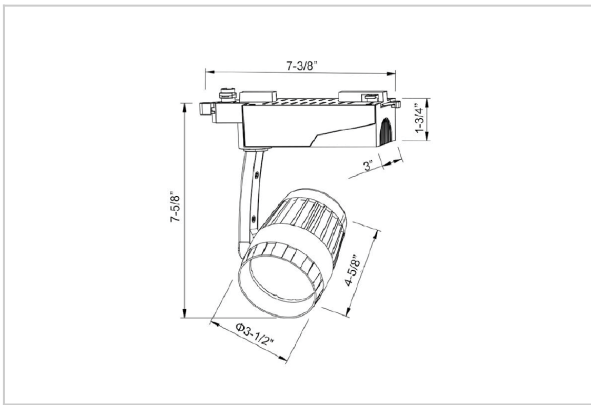

## Product Code : IK-RBOLIDETL-30W-30K-WH-90C-60D

Voltage	100 - 277 V AC, 50-60 Hz
Lumen Output	2733.3lm
Power	30W
Efficacy	140lm/w
CCT	3000K
CRI	>90
Beam Angle	60°
Light Distribution	Wide flood
LED Type	COB
LED Light Source	Osram SOLERIQ S 19
Start Time	Instant
Driver	Stand Alone (included)
Operating Position	Swiveling Type
Dimming	Triac Dimming
Construction	Track
Mounting Type	Track Light Structure
Heads	Single Head
Finish	White
Length	4-5/8"
Height	7-5/8"
Diameter	3-1/2"
Cut Out	7-3/8"
Width (W)	7-3/8"
Application Area	Indoor Applications

### Beam Spread (Options)

Spot 15°		Medium 25°		Flood 36°		Wide Flood 60°	
ft	Ø	ft	Ø	ft	Ø	ft	Ø
3.0	0.72	3.0	1.41	3.0	2.03	3.0	3.15
9.0	2.15	9.0	4.22	9.0	6.09	9.0	9.45
15.0	3.58	15.0	7.04	15.0	10.15	15.0	15.75