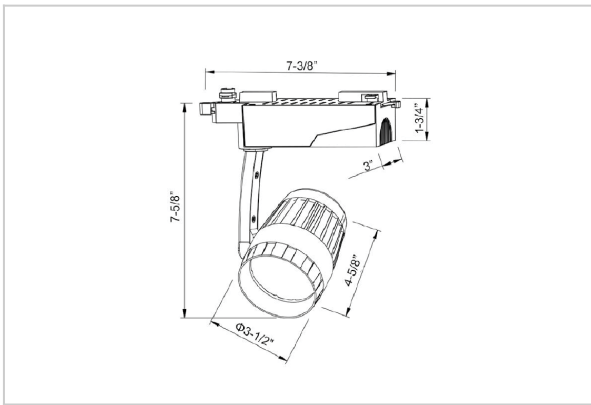

Bolide Track Lights

ITEM SKU#: 662187490076

Product Code : IK-RBOLIDETL-30W-30K-WH-90C-24D

Voltage	100 - 277 V AC, 50-60 Hz
Lumen Output	2711.1lm
Power	30W
Efficacy	140lm/w
CCT	3000K
CRI	>90
Beam Angle	24°
Light Distribution	Medium
LED Type	COB
LED Light Source	Osram SOLERIQ S 19
Start Time	Instant
Driver	Stand Alone (included)
Operating Position	Swiveling Type
Dimming	Triac Dimming
Construction	Track
Mounting Type	Track Light Structure
Heads	Single Head
Finish	White
Length	4-5/8"
Height	7-5/8"
Diameter	3-1/2"
Cut Out	7-3/8"
Width (W)	7-3/8"
Application Area	Indoor Applications

Beam Spread (Options)

Spot	15°	Medium	25°	Flood	36°	Wide Flood	60°
ft	Ø	ft	Ø	ft	Ø	ft	Ø
3.0	0.72	3.0	1.41	3.0	2.03	3.0	3.15
9.0	2.15	9.0	4.22	9.0	6.09	9.0	9.45
15.0	3.58	15.0	7.04	15.0	10.15	15.0	15.75

Bolide is a technologically advanced LED track light with incorporated electronic gear and chip on board. It also has a high-quality reflector with three different beam spreads. Moreover, the lamp housing of die-cast aluminum for optimal cooling allows the fixture to last longer than its traditional counterparts.