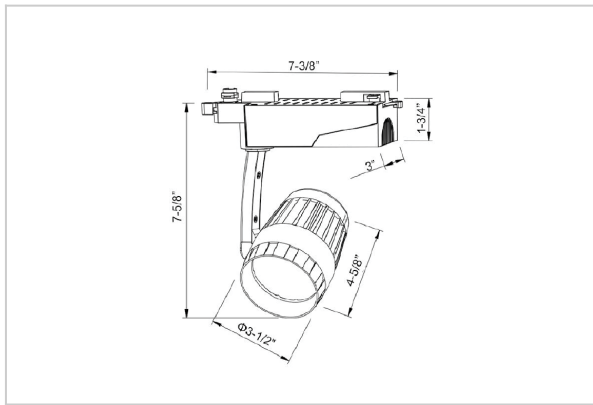

## Product Code : IK-RBOLIDETL-30W-40K-WH-90C-15D

Voltage	100 - 277 V AC, 50-60 Hz
Lumen Output	2986.45lm
Power	30W
Efficacy	140lm/w
CCT	4000K
CRI	>90
Beam Angle	15°
Light Distribution	Spot
LED Type	COB
LED Light Source	Osram SOLERIQ S 19
Start Time	Instant
Driver	Stand Alone (included)
Operating Position	Swiveling Type
Dimming	Triac Dimming
Construction	Track
Mounting Type	Track Light Structure
Heads	Single Head
Finish	White
Length	4-5/8"
Height	7-5/8"
Diameter	3-1/2"
Cut Out	7-3/8"
Width (W)	7-3/8"
Application Area	Indoor Applications

### Beam Spread (Options)

Spot 15°		Medium 25°		Flood 36°		Wide Flood 60°	
ft	Ø	ft	Ø	ft	Ø	ft	Ø
3.0	0.72	3.0	1.41	3.0	2.03	3.0	3.15
9.0	2.15	9.0	4.22	9.0	6.09	9.0	9.45
15.0	3.58	15.0	7.04	15.0	10.15	15.0	15.75