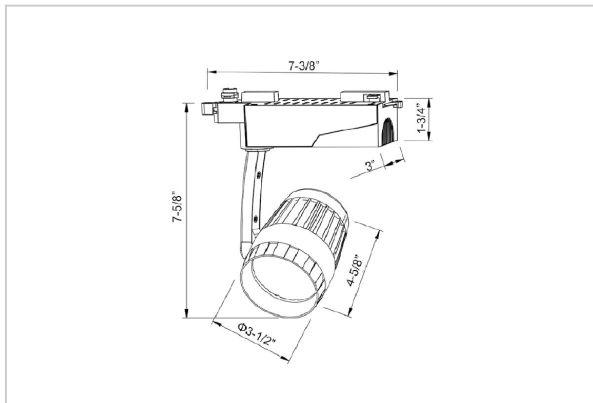

## Product Code : IK-RBOLIDETL-30W-30K-WH-90C-15D

Voltage	100 - 277 V AC, 50-60 Hz
Lumen Output	2708.8lm
Power	30W
Efficacy	140lm/w
CCT	3000K
CRI	>90
Beam Angle	15°
Light Distribution	Spot
LED Type	COB
LED Light Source	Osram SOLERIQ S 19
Start Time	Instant
Driver	Stand Alone (included)
Operating Position	Swiveling Type
Dimming	Triac Dimming
Construction	Track
Mounting Type	Track Light Structure
Heads	Single Head
Finish	White
Length	4-5/8"
Height	7-5/8"
Diameter	3-1/2"
Cut Out	7-3/8"
Width (W)	7-3/8"
Application Area	Indoor Applications

### Beam Spread (Options)

Spot 15°		Medium 25°		Flood 36°		Wide Flood 60°	
ft	Ø	ft	Ø	ft	Ø	ft	Ø
3.0	0.72	3.0	1.41	3.0	2.03	3.0	3.15
9.0	2.15	9.0	4.22	9.0	6.09	9.0	9.45
15.0	3.58	15.0	7.04	15.0	10.15	15.0	15.75