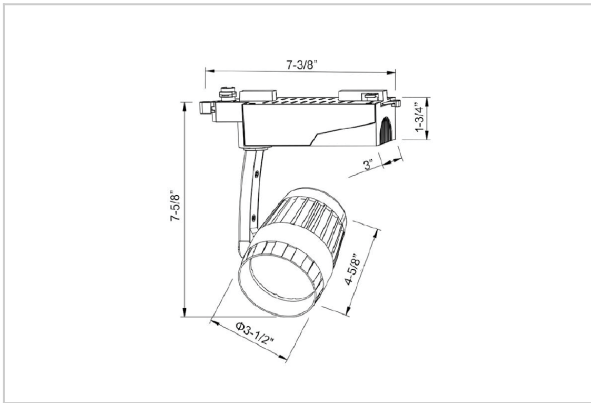

Bolide Track Lights

ITEM SKU#: 662187489957

Product Code : IK-RBOLIDETL-30W-40K-BL-90C-38D

Voltage	100 - 277 V AC, 50-60 Hz
Lumen Output	2991.41lm
Power	30W
Efficacy	140lm/w
CCT	4000K
CRI	>90
Beam Angle	38°
Light Distribution	Flood
LED Type	COB
LED Light Source	Osram SOLERIQ S 19
Start Time	Instant
Driver	Stand Alone (included)
Operating Position	Swiveling Type
Dimming	Triac Dimming
Construction	Track
Mounting Type	Track Light Structure
Heads	Single Head
Finish	Black
Length	4-5/8"
Height	7-5/8"
Diameter	3-1/2"
Cut Out	7-3/8"
Width (W)	7-3/8"
Application Area	Indoor Applications

Beam Spread (Options)

Spot 15°		Medium 25°		Flood 36°		Wide Flood 60°	
ft	Ø	ft	Ø	ft	Ø	ft	Ø
3.0	0.72	3.0	1.41	3.0	2.03	3.0	3.15
9.0	2.15	9.0	4.22	9.0	6.09	9.0	9.45
15.0	3.58	15.0	7.04	15.0	10.15	15.0	15.75

Bolide is a technologically advanced LED track light with incorporated electronic gear and chip on board. It also has a high-quality reflector with three different beam spreads. Moreover, the lamp housing of die-cast aluminum for optimal cooling allows the fixture to last longer than its traditional counterparts.