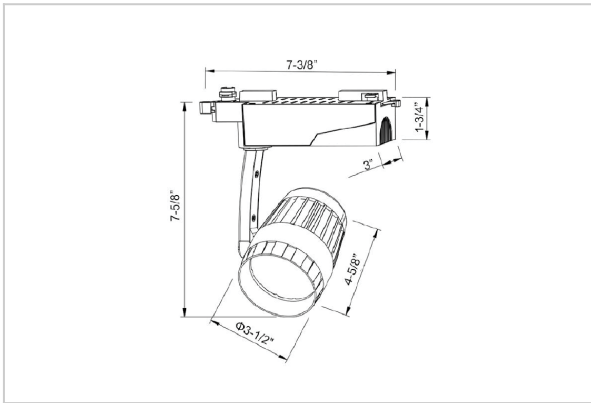

Bolide Track Lights

ITEM SKU#: 662187489957

Product Code : IK-RBOLIDETL-30W-40K-BL-90C-38D

Voltage	100 - 277 V AC, 50-60 Hz
Lumen Output	2991.41lm
Power	30W
Efficacy	140lm/w
CCT	4000K
CRI	>90
Beam Angle	38°
Light Distribution	Flood
LED Type	COB
LED Light Source	Osram SOLERIQ S 19
Start Time	Instant
Driver	Stand Alone (included)
Operating Position	Swiveling Type
Dimming	Triac Dimming
Construction	Track
Mounting Type	Track Light Structure
Heads	Single Head
Finish	Black
Length	4-5/8"
Height	7-5/8"
Diameter	3-1/2"
Cut Out	7-3/8"
Width (W)	7-3/8"
Application Area	Indoor Applications

Beam Spread (Options)

Spot	15°	Medium	25°	Flood	36°	Wide Flood	60°
ft	Ø	ft	Ø	ft	Ø	ft	Ø
3.0	0.72	3.0	1.41	3.0	2.03	3.0	3.15
9.0	2.15	9.0	4.22	9.0	6.09	9.0	9.45
15.0	3.58	15.0	7.04	15.0	10.15	15.0	15.75

Bolide is a technologically advanced LED track light with incorporated electronic gear and chip on board. It also has a high-quality reflector with three different beam spreads. Moreover, the lamp housing of die-cast aluminum for optimal cooling allows the fixture to last longer than its traditional counterparts.