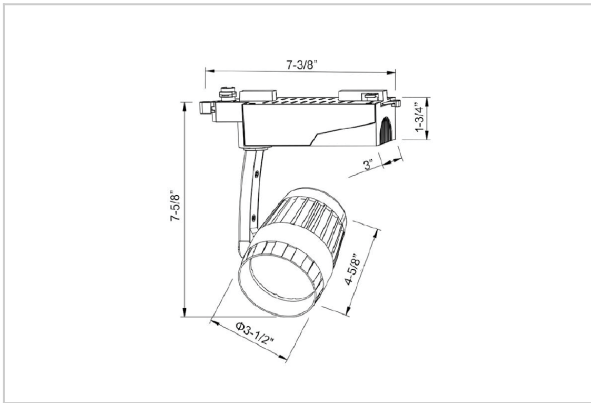

Bolide Track Lights

ITEM SKU#: 662187489872

Product Code : IK-RBOLIDETL-30W-27K-BL-90C-38D

Voltage	100 - 277 V AC, 50-60 Hz
Lumen Output	2584.09lm
Power	30W
Efficacy	140lm/w
CCT	2700K
CRI	>90
Beam Angle	38°
Light Distribution	Flood
LED Type	COB
LED Light Source	Osram SOLERIQ S 19
Start Time	Instant
Driver	Stand Alone (included)
Operating Position	Swiveling Type
Dimming	Triac Dimming
Construction	Track
Mounting Type	Track Light Structure
Heads	Single Head
Finish	Black
Length	4-5/8"
Height	7-5/8"
Diameter	3-1/2"
Cut Out	7-3/8"
Width (W)	7-3/8"
Application Area	Indoor Applications

Beam Spread (Options)

Spot	15°	Medium	25°	Flood	36°	Wide Flood	60°
ft	Ø	ft	Ø	ft	Ø	ft	Ø
3.0	0.72	3.0	1.41	3.0	2.03	3.0	3.15
9.0	2.15	9.0	4.22	9.0	6.09	9.0	9.45
15.0	3.58	15.0	7.04	15.0	10.15	15.0	15.75

Bolide is a technologically advanced LED track light with incorporated electronic gear and chip on board. It also has a high-quality reflector with three different beam spreads. Moreover, the lamp housing of die-cast aluminum for optimal cooling allows the fixture to last longer than its traditional counterparts.