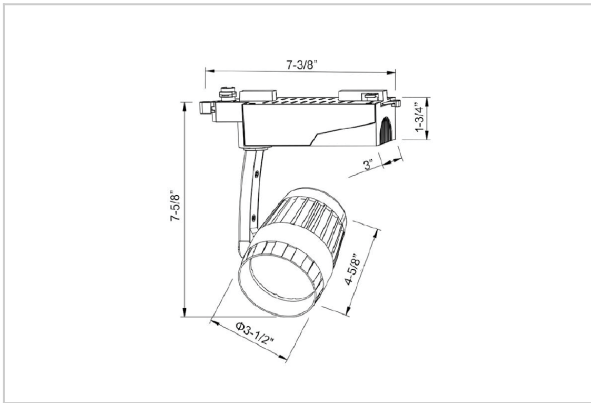

Bolide Track Lights

ITEM SKU#: 662187489803

Product Code : IK-RBOLIDETL-30W-40K-BL-90C-15D

Voltage	100 - 277 V AC, 50-60 Hz
Lumen Output	2986.45lm
Power	30W
Efficacy	140lm/w
CCT	4000K
CRI	>90
Beam Angle	15°
Light Distribution	Spot
LED Type	COB
LED Light Source	Osram SOLERIQ S 19
Start Time	Instant
Driver	Stand Alone (included)
Operating Position	Swiveling Type
Dimming	Triac Dimming
Construction	Track
Mounting Type	Track Light Structure
Heads	Single Head
Finish	Black
Length	4-5/8"
Height	7-5/8"
Diameter	3-1/2"
Cut Out	7-3/8"
Width (W)	7-3/8"
Application Area	Indoor Applications

Beam Spread (Options)

Spot 15°		Medium 25°		Flood 36°		Wide Flood 60°	
ft	Ø	ft	Ø	ft	Ø	ft	Ø
3.0	0.72	3.0	1.41	3.0	2.03	3.0	3.15
9.0	2.15	9.0	4.22	9.0	6.09	9.0	9.45
15.0	3.58	15.0	7.04	15.0	10.15	15.0	15.75

Bolide is a technologically advanced LED track light with incorporated electronic gear and chip on board. It also has a high-quality reflector with three different beam spreads. Moreover, the lamp housing of die-cast aluminum for optimal cooling allows the fixture to last longer than its traditional counterparts.