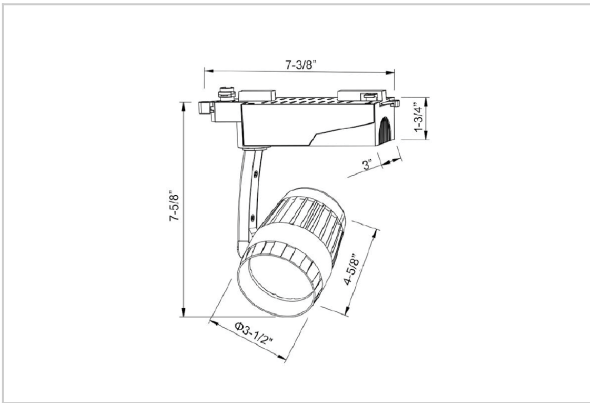

Bolide Track Lights

ITEM SKU#: 662187489803

Product Code : IK-RBOLIDETL-30W-40K-BL-90C-15D

Voltage	100 - 277 V AC, 50-60 Hz
Lumen Output	2986.45lm
Power	30W
Efficacy	140lm/w
CCT	4000K
CRI	>90
Beam Angle	15°
Light Distribution	Spot
LED Type	COB
LED Light Source	Osram SOLERIQ S 19
Start Time	Instant
Driver	Stand Alone (included)
Operating Position	Swiveling Type
Dimming	Triac Dimming
Construction	Track
Mounting Type	Track Light Structure
Heads	Single Head
Finish	Black
Length	4-5/8"
Height	7-5/8"
Diameter	3-1/2"
Cut Out	7-3/8"
Width (W)	7-3/8"
Application Area	Indoor Applications

Beam Spread (Options)

Spot 15°		Medium 25°		Flood 36°		Wide Flood 60°	
ft	Ø	ft	Ø	ft	Ø	ft	Ø
3.0	0.72	3.0	1.41	3.0	2.03	3.0	3.15
9.0	2.15	9.0	4.22	9.0	6.09	9.0	9.45
15.0	3.58	15.0	7.04	15.0	10.15	15.0	15.75

Bolide is a technologically advanced LED track light with incorporated electronic gear and chip on board. It also has a high-quality reflector with three different beam spreads. Moreover, the lamp housing of die-cast aluminum for optimal cooling allows the fixture to last longer than its traditional counterparts.