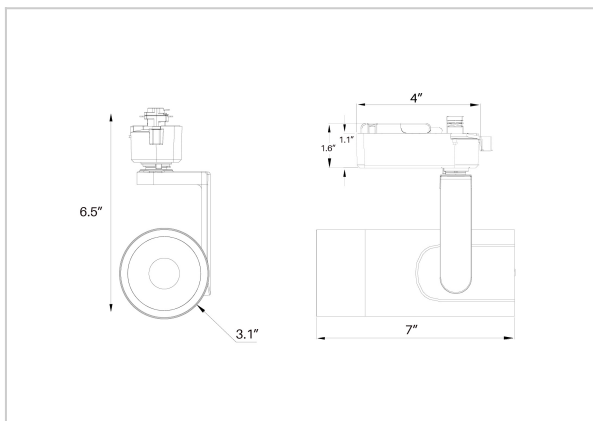

Axora-Ai Track Lights

ITEM SKU#: IKAITLS135WRGBCW24DWH

Product Code : IK-AI-TLS1-35W-RGBCW-24D-WH

Voltage	120V
Lumen Output	2500lm
Power	35W
Efficacy	72lm/w
CCT Selectable(K)	2700-3000-3500-4000-5000K
CRI	90
Beam Angle	24°
Light Distribution	Medium
LED Type	COB (RGB+W)
Dimming	AIOT or APP
Mounting Type	Track Light Structure
Heads	Single Head
Body Material	Die-Cast Aluminium
Finish	White
Length	7"
Height	7.12"
Diameter	3.14"
IP Rating	IP20
Cover Material	Polycarbonate
Weight	26.45

Beam Spread (Options)

Medium 24°		Wide 36°		Ultrawide 50°	
ft	Ø	ft	Ø	ft	Ø
3.0	0.72	3.0	1.41	3.0	2.03
9.0	2.15	9.0	4.22	9.0	6.09
15.0	3.58	15.0	7.04	15.0	10.15