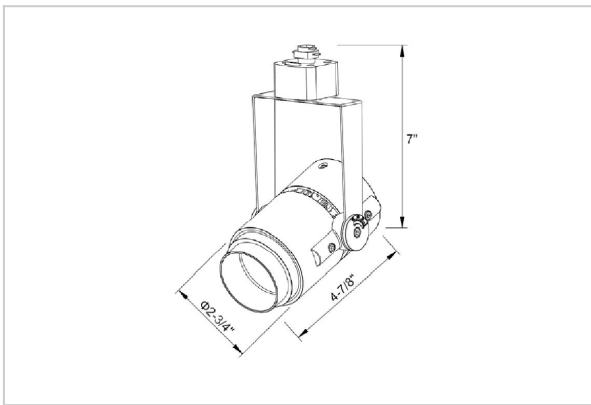

Alem Track Lights

ITEM SKU#: 662187489674

Product Code : IK-RALEMTL-30W-40K-WH-90C-24D

Voltage	100 - 277 V AC, 50-60 Hz
Lumen Output	2846.65lm
Power	30W
Efficacy	140lm/w
CCT	4000K
CRI	>90
Beam Angle	24°
Light Distribution	Medium
LED Type	COB
LED Light Source	Bridgelux V13
Start Time	Instant
Driver	IK-LKAD029DC-05242
Operating Position	Swiveling Type
Dimming	0-10V
Construction	Track
Mounting Type	Track Light Structure
Heads	Single Head
Body Material	Aluminium Die cast
Finish	White
Length	5-1/2"
Height	7-3/4"
Diameter	3-1/2"
Application Area	Indoor Applications

Beam Spread (Options)

Spot 15°		Medium 24°		Flood 38°		Wide Flood 60°	
ft	Ø	ft	Ø	ft	Ø	ft	Ø
3.0	0.72	3.0	1.41	3.0	2.03	3.0	3.15
9.0	2.15	9.0	4.22	9.0	6.09	9.0	9.45
15.0	3.58	15.0	7.04	15.0	10.15	15.0	15.75

Alem is a technologically advanced LED track light with incorporated electronic gear and chip on board. It also has a high-quality reflector with three different beam spreads. Moreover, the lamp housing of die-cast aluminium for optimal cooling allows the fixture to last longer than its traditional counterparts.