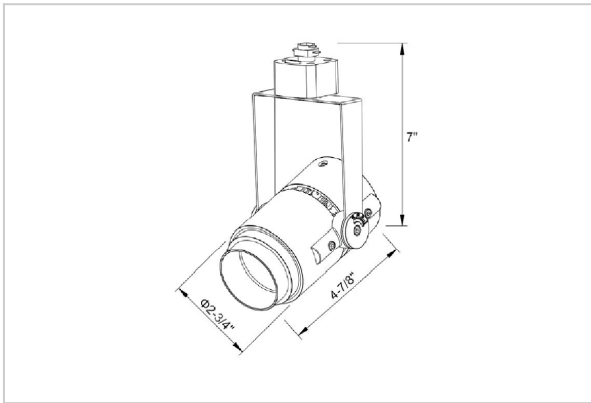

Alem Track Lights

ITEM SKU#: 662187489650

Product Code : IK-RALEMTL-30W-27K-WH-90C-24D

Voltage	100 - 277 V AC, 50-60 Hz
Lumen Output	2582lm
Power	30W
Efficacy	140lm/w
CCT	2700K
CRI	>90
Beam Angle	24°
Light Distribution	Medium
LED Type	COB
LED Light Source	Bridgelux V13
Start Time	Instant
Driver	IK-LKAD029DC-05242
Operating Position	Swiveling Type
Dimming	0-10V
Construction	Track
Mounting Type	Track Light Structure
Heads	Single Head
Body Material	Aluminium Die cast
Finish	White
Length	5-1/2"
Height	7-3/4"
Diameter	3-1/2"
Application Area	Indoor Applications

Beam Spread (Options)

Spot 15°		Medium 24°		Flood 38°		Wide Flood 60°	
ft	Ø	ft	Ø	ft	Ø	ft	Ø
3.0	0.72	3.0	1.41	3.0	2.03	3.0	3.15
9.0	2.15	9.0	4.22	9.0	6.09	9.0	9.45
15.0	3.58	15.0	7.04	15.0	10.15	15.0	15.75

Alem is a technologically advanced LED track light with incorporated electronic gear and chip on board. It also has a high-quality reflector with three different beam spreads. Moreover, the lamp housing of die-cast aluminium for optimal cooling allows the fixture to last longer than its traditional counterparts.