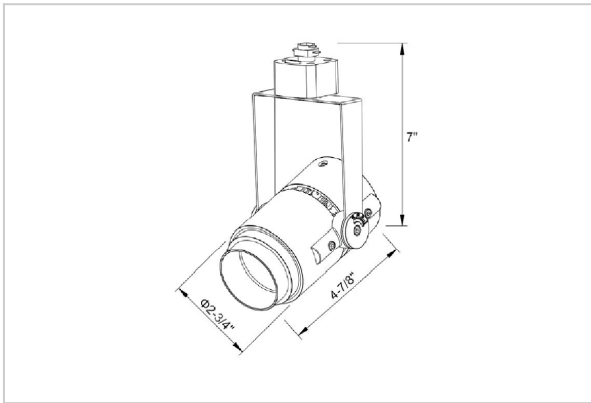

Alem Track Lights

ITEM SKU#: 662187489643

Product Code : IK-RALEMTL-30W-50K-WH-90C-15D

| | |
|--------------------|--------------------------|
| Voltage | 100 - 277 V AC, 50-60 Hz |
| Lumen Output | 2986.45lm |
| Power | 30W |
| Efficacy | 140lm/w |
| CCT | 5000K |
| CRI | >90 |
| Beam Angle | 15° |
| Light Distribution | Spot |
| LED Type | COB |
| LED Light Source | Bridgelux V13 |
| Start Time | Instant |
| Driver | IK-LKAD029DC-05242 |
| Operating Position | Swiveling Type |
| Dimming | 0-10V |
| Construction | Track |
| Mounting Type | Track Light Structure |
| Heads | Single Head |
| Body Material | Aluminium Die cast |
| Finish | White |
| Length | 5-1/2" |
| Height | 7-3/4" |
| Diameter | 3-1/2" |
| Application Area | Indoor Applications |

Beam Spread (Options)

| Spot 15° | | Medium 24° | | Flood 38° | | Wide Flood 60° | |
|----------|------|------------|------|-----------|-------|----------------|-------|
| ft | Ø | ft | Ø | ft | Ø | ft | Ø |
| 3.0 | 0.72 | 3.0 | 1.41 | 3.0 | 2.03 | 3.0 | 3.15 |
| 9.0 | 2.15 | 9.0 | 4.22 | 9.0 | 6.09 | 9.0 | 9.45 |
| 15.0 | 3.58 | 15.0 | 7.04 | 15.0 | 10.15 | 15.0 | 15.75 |

Alem is a technologically advanced LED track light with incorporated electronic gear and chip on board. It also has a high-quality reflector with three different beam spreads. Moreover, the lamp housing of die-cast aluminium for optimal cooling allows the fixture to last longer than its traditional counterparts.