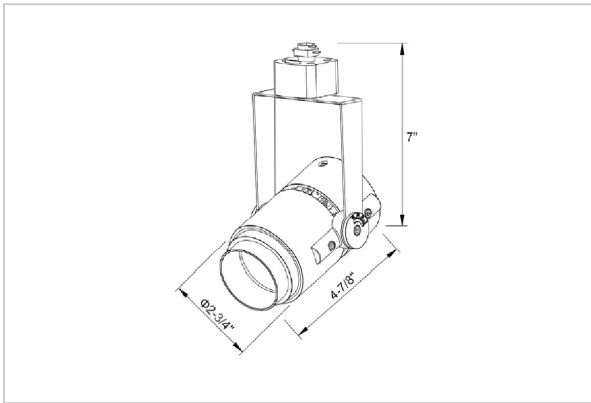

Alem Track Lights

ITEM SKU#: 662187489391

Product Code : IK-RALEMTL-30W-50K-BL-90C-60D

Voltage	100 - 277 V AC, 50-60 Hz
Lumen Output	3013.46lm
Power	30W
Efficacy	140lm/w
CCT	5000K
CRI	>90
Beam Angle	60°
Light Distribution	Wide flood
LED Type	COB
LED Light Source	Bridgelux V13
Start Time	Instant
Driver	IK-LKAD029DC-05242
Operating Position	Swiveling Type
Dimming	0-10V
Construction	Track
Mounting Type	Track Light Structure
Heads	Single Head
Body Material	Aluminium Die cast
Finish	Black
Length	5-1/2"
Height	7-3/4"
Diameter	3-1/2"
Application Area	Indoor Applications

Beam Spread (Options)

Spot 15°		Medium 24°		Flood 38°		Wide Flood 60°	
ft	Ø	ft	Ø	ft	Ø	ft	Ø
3.0	0.72	3.0	1.41	3.0	2.03	3.0	3.15
9.0	2.15	9.0	4.22	9.0	6.09	9.0	9.45
15.0	3.58	15.0	7.04	15.0	10.15	15.0	15.75

Alem is a technologically advanced LED track light with incorporated electronic gear and chip on board. It also has a high-quality reflector with three different beam spreads. Moreover, the lamp housing of die-cast aluminium for optimal cooling allows the fixture to last longer than its traditional counterparts.