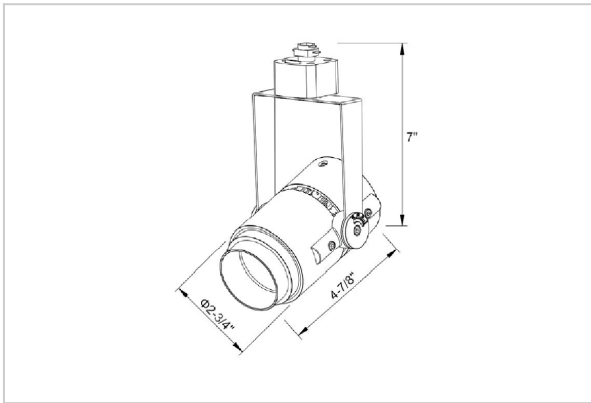

Alem Track Lights

ITEM SKU#: 662187489261

Product Code : IK-RALEMTL-30W-40K-BL-90C-15D

Voltage	100 - 277 V AC, 50-60 Hz
Lumen Output	2844.24lm
Power	30W
Efficacy	140lm/w
CCT	4000K
CRI	>90
Beam Angle	15°
Light Distribution	Spot
LED Type	COB
LED Light Source	Bridgelux V13
Start Time	Instant
Driver	IK-LKAD029DC-05242
Operating Position	Swiveling Type
Dimming	0-10V
Construction	Track
Mounting Type	Track Light Structure
Heads	Single Head
Body Material	Aluminium Die cast
Finish	Black
Length	5-1/2"
Height	7-3/4"
Diameter	3-1/2"
Application Area	Indoor Applications

Beam Spread (Options)

Spot 15°		Medium 24°		Flood 38°		Wide Flood 60°	
ft	Ø	ft	Ø	ft	Ø	ft	Ø
3.0	0.72	3.0	1.41	3.0	2.03	3.0	3.15
9.0	2.15	9.0	4.22	9.0	6.09	9.0	9.45
15.0	3.58	15.0	7.04	15.0	10.15	15.0	15.75

Alem is a technologically advanced LED track light with incorporated electronic gear and chip on board. It also has a high-quality reflector with three different beam spreads. Moreover, the lamp housing of die-cast aluminium for optimal cooling allows the fixture to last longer than its traditional counterparts.