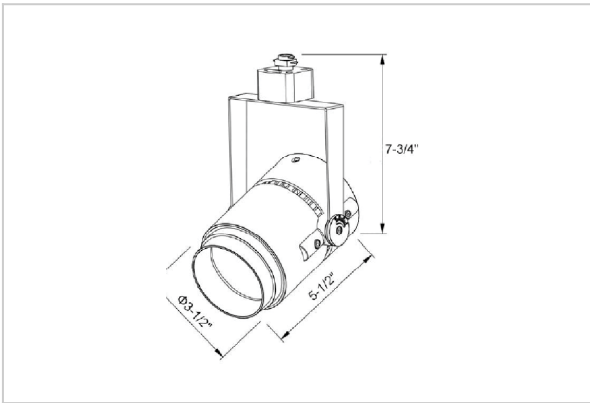

Alem Track Lights

ITEM SKU#: 662187489162

Product Code : IK-RALEMTL-20W-27K-BL-90C-38D

Voltage	100 - 277 V AC, 50-60 Hz
Lumen Output	1732.47lm
Power	20W
Efficacy	140lm/w
CCT	2700K
CRI	>90
Beam Angle	38°
Light Distribution	Flood
LED Type	COB
LED Light Source	Bridgelux V13
Start Time	Instant
Driver	IK-LKAD029DC-05242
Operating Position	Swiveling Type
Dimming	0-10V
Construction	Track
Mounting Type	Track Light Structure
Heads	Single Head
Body Material	Aluminium Die cast
Finish	Black
Length	4-7/8"
Height	7"
Diameter	2-3/4"
Application Area	Indoor Applications

Beam Spread (Options)

Spot 15°		Medium 24°		Flood 38°		Wide Flood 60°	
ft	Ø	ft	Ø	ft	Ø	ft	Ø
3.0	0.72	3.0	1.41	3.0	2.03	3.0	3.15
9.0	2.15	9.0	4.22	9.0	6.09	9.0	9.45
15.0	3.58	15.0	7.04	15.0	10.15	15.0	15.75

Alem is a technologically advanced LED track light with incorporated electronic gear and chip on board. It also has a high-quality reflector with three different beam spreads. Moreover, the lamp housing of die-cast aluminium for optimal cooling allows the fixture to last longer than its traditional counterparts.